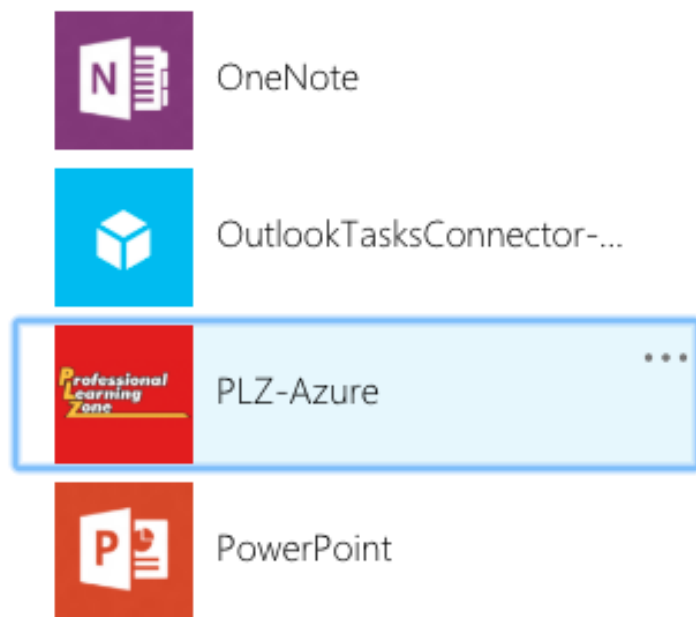

The Professional Learning Zone

How do I log in for the first time?

To log in visit: <https://myapps.microsoft.com>

Once logged in, click on the "PLZ-Azure" Metro Tile

Unique solution ID: #1145

Author: Jeff Baxter